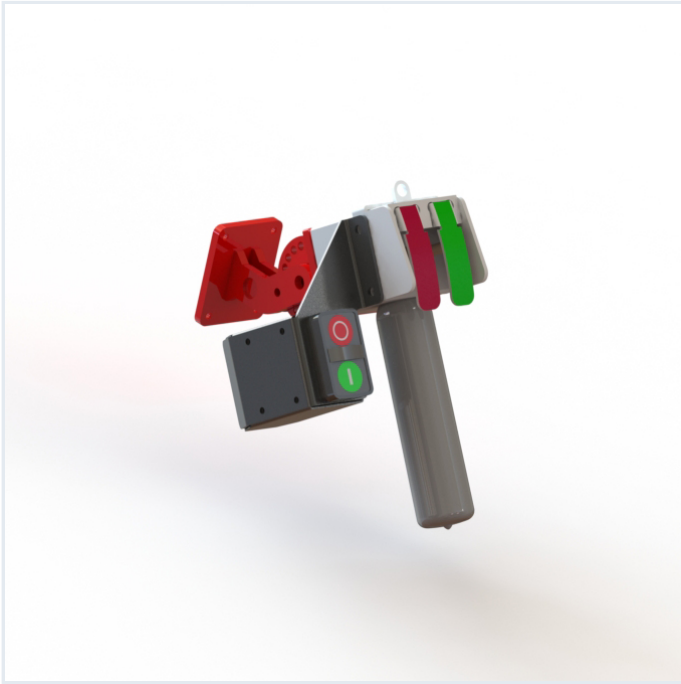

# LIFT WITH EASE

Efficient and ergonomic  
material handling

Item No.: PSH Standard

# PSH Standard

Weight (kg)	1, 0.3, 0.8, 3
Handholding	One-hand grip, Two-hand grip/support handle
Other characteristics	Stainless steel (SS)
Function	Extra off button, Extra on button

PSH standard brings you closer to the lifting tool which can be useful for shorter distances or precision work. Available in stainless steel (SS) and with two-handed grip.

## Versions

	Article number	Weight (kg)	Handholding	Other characteristics	Function
	60-11278			Stainless Steel	"Extra" Button
	60-11001-SS	0-3	One-Handed Grip	Stainless Steel	
	60-11002-SS	1	Two-Handed Grip Support Handle	Stainless Steel	
	60-11023-SS	0-8	One-Handed Grip	Stainless Steel	
	60-11001	3	One-Handed Grip		
	60-11002	1	Two-Handed Grip Support Handle		