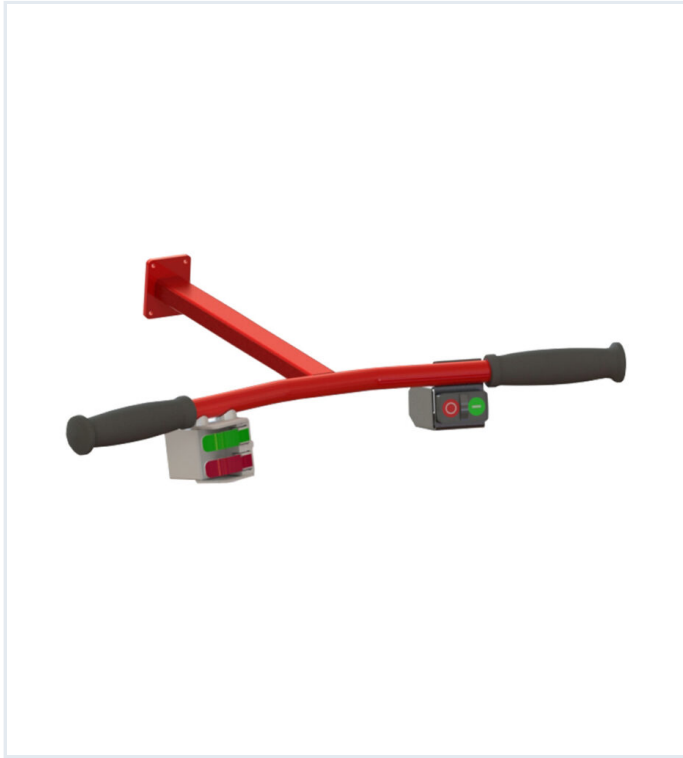

# LIFT WITH EASE

Efficient and ergonomic  
material handling

Item No.: Bike Steering

## Bike Steering

Length (mm)	100, 200, 300, 400, 500, 600, 700
Other characteristics	Stainless steel (SS)

Bike steering is an ergonomic handle with a bicycle-handlebar design that allows for grip natural two-handed grip. It fits most of our standard lifting tools and provides improved control, even force distribution, and reduced strain on the wrists.

## Versions

Article number	Length (mm)	Other characteristics
 60-11004-100	100	
 60-11004-100-SS	100	Stainless Steel
 60-11004-200	200	
 60-11004-200-SS	200	Stainless Steel
 60-11004-300	300	
 60-11004-300-SS	300	Stainless Steel
 60-11004-400	400	
 60-11004-400-SS	400	Stainless Steel
 60-11004-500	500	
 60-11004-500-SS	500	Stainless Steel
 60-11004-600	600	
 60-11004-600-SS	600	Stainless Steel
 60-11004-700	700	
 60-11004-700-SS	700	Stainless Steel