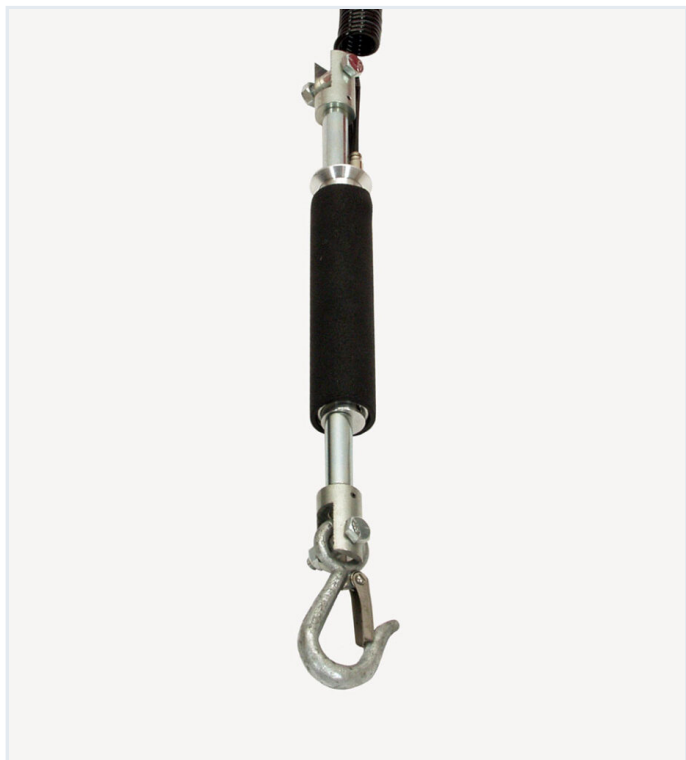

LIFT WITH EASE

Efficient and ergonomic
material handling

Item No.: 91-10026

Slim-Line Sensi Touch

Weight (kg)	2
Gripping technique	Hook
Height (mm)	442

Hook lift with up-and-down control. It is compact and fits comfortably in most hands—regardless of size. The hook lift has the same load capacity and airflow rate as the Original Sensi-Touch. It features a power-assist mode when lowering, making it easier to lower an empty hook when no load is attached. This is recommended for heavy loads of 130 kg or more, but can be used for all weights.