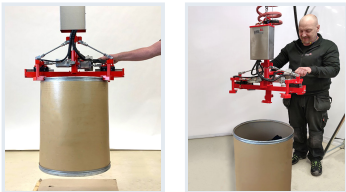

# Combi-gripper for barrels and containers 89-11989

Type of lifting object	Dunk, Fat
Weight (kg)	28
Maximum capacity (kg)	200
Industry	Beverage industry
Serial number	A6567
Optional control	PSH
Gripping technique	Station wagon

Our combi-gripper for barrels and containers can lift very heavy vessels with the push of a button. The combi-gripper can both lift with a mechanical grip, and with a hook. Therefore, you can use the same gripper for many different products. The lifting tool has a capacity of 200 kilo. This means that barrels that used to be impossible to lift, now can be lifted by a single person.

## Lifting barrels

Lifts All developed a "scissor function" for this lifting tool, meaning that the tool not only lifts by its cylinder, but by its weight. The heavier the load, the stronger the grip. The scissor function enables the gripper to get a steady hold even on very heavy barrels, without grippable ledges around the lid.