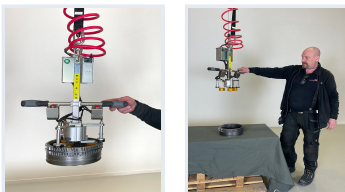

LIFT WITH EASE

Efficient and ergonomic
material handling

Item No.: 89-12264

Lifting tool for ring gears 89-12264

Type of lifting object	Metal
Industry	Metal industry
Maximum capacity (kg)	8
Serial number	89-12264
Optional control	Balancing
Gripping technique	Mechanical

Our lifting tool for ring gears is an effective tool for fast material handling. Lifting ring gears that weigh several kilos is done in a minute, thanks to the balancing control system that makes the whole gripper and the load feel weightless. This means that you can move them regardless of your physical strength.

The lifting tool grips the load automatically. The only thing you need to do is use the control unit to release the load. There are no buttons for maneuvering the tool up or down- you are the one guiding it. Because of its simplicity it is very popular and easy to use.

Lifting Tool for Ring Gears- Optimal for fast and frequent lifting

This lifting tool is perfect for working environments with many quick lifts, where the job needs to be done fast and effective. For example, it can be used in a production line, beside a conveyor or in the packing process. As well as being fast at material handling, the balancing function also provides optimal flexibility and precision. The load is placed exactly where it needs to be. The gripper helps move a ring gear from the material stand to a mounting fixture for mounting. The ring gear is then moved further on to a pallet track. The whole lifting process is quick, easy and weightless.