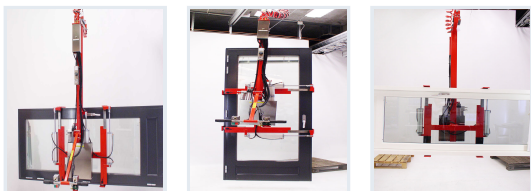

LIFT WITH EASE

Efficient and ergonomic
material handling

Item No.: 3231

Door and frame gripper 3231

Type of lifting object	Door
Weight (kg)	79
Maximum capacity (kg)	115
Industry	Wood and furniture industry
Serial number	3231
Function	Rotation
Optional control	PSH
Gripping technique	Mechanical

Fitting doors is a heavy and awkward job, but with Lifts All's smart door and frame gripper you can easily lift doors and frames up to 115 kg. The door gripper can be adapted to doors of different types and sizes. This means it is both versatile and useful. The lifting tool can also rotate doors and frames sideways, which enables mounting doors with precision and accuracy.

Many carpentry and manufacturing industries use our door lift to facilitate assembly work. Maneuvering it is easy! The gripper clamps the load in a secure grip by gripping at four points. The door can easily be moved to the desired position without damaging the door or frame. Lifting doors has never been easier!