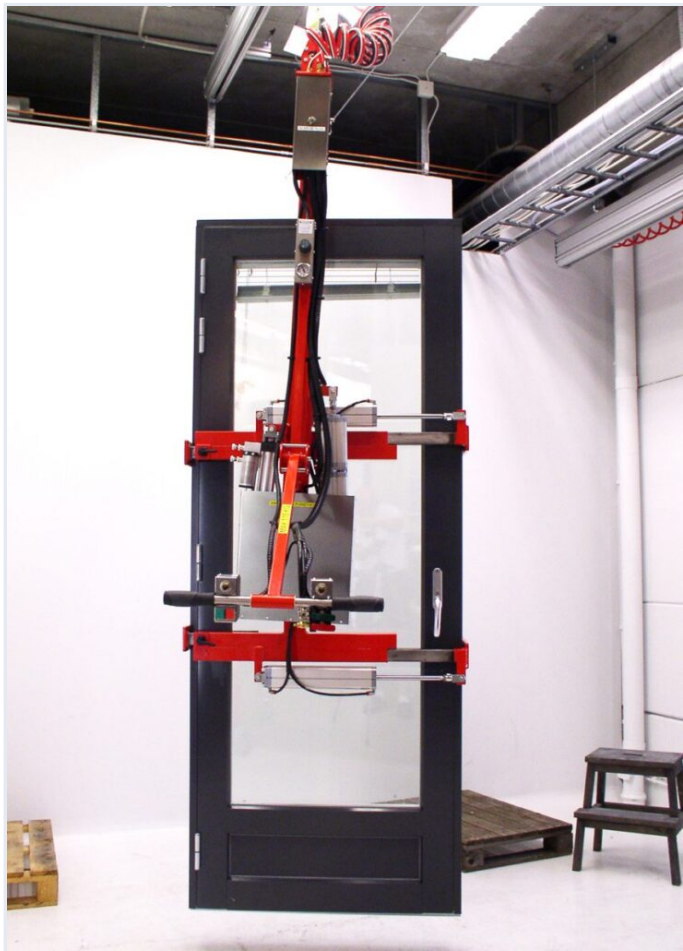

LIFT WITH EASE

Efficient and ergonomic
material handling

Item No.: 3231

Door and frame gripper 3231

Type of lifting object	Door
Weight (kg)	79
Maximum capacity (kg)	115
Industry	Wood and furniture industry
Serial number	3231
Function	Rotation
Optional control	PSH
Gripping technique	Mechanical

Fitting doors is a heavy and awkward job, but with Lifts All's smart door and frame gripper you can easily lift doors and frames up to 115 kg. The door gripper can be adapted to doors of different types and sizes. This means it is both versatile and useful. The lifting tool can also rotate doors and frames sideways, which enables mounting doors with precision and accuracy.

Many carpentry and manufacturing industries use our door lift to facilitate assembly work. Maneuvering it is easy! The gripper clamps the load in a secure grip by gripping at four points. The door can easily be moved to the desired position without damaging the door or frame. Lifting doors has never been easier!